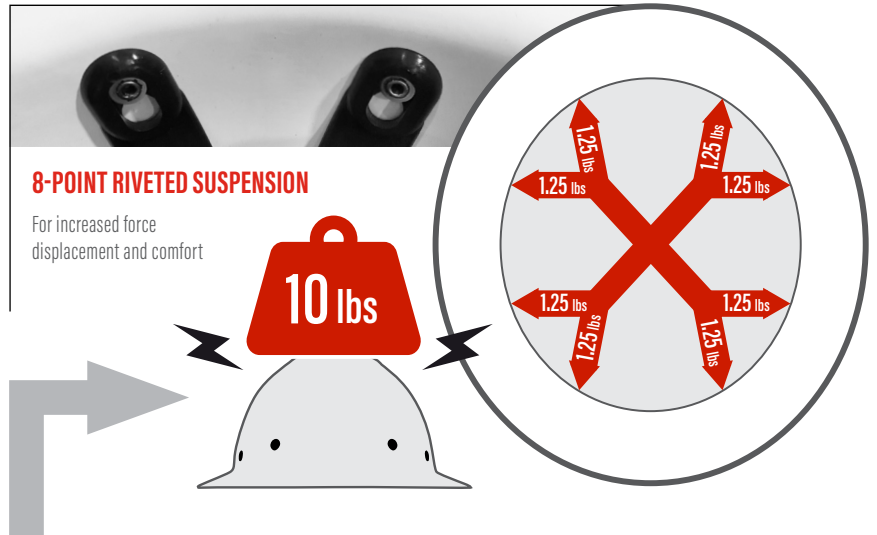

280-HP1481R
DYNAMIC® WOLFJAW™
PRODUCT INFORMATION

High-Performance Head Protection

FOR HIGH-PERFORMANCE WORKERS

- Fiberglass resin protective shell able to withstand radiant temperatures up to 350° F while providing Type I impact protection
- Class G electrical rating for work around voltage up to 2,200V
- Lightweight design reduces the chances of shoulder and neck fatigue from all-day wear
- Full brim styling provides additional protection to the neck and ears from the sun's UV rays and functions as a run-off for rain and snow while working outdoors

CERTIFIED PROTECTION

ANSI Z89.1-2014
Type I Class G

HIGH TEMPERATURE
(HT)

DYNAMIC

DYNAMIC® WOLFJAW™
280-HP1481R

Popular smooth dome shape

LIGHTWEIGHT

For comfortable all-day wear on the job

Above is an example of how a ten-pound force is dispersed across the Wolfjaw's 8-point riveted suspension if a dropped tool or object were to make top-of-head vertical impact.

SMOOTH WHEEL RATCHET

For convenient single handed size adjustment