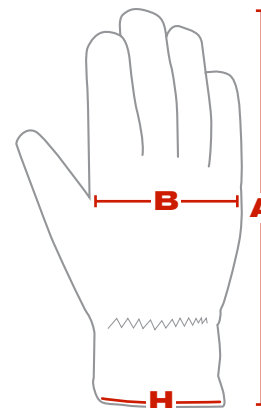

PROTECTIVE INDUSTRIAL PRODUCTS, INC. | BRINGING THE BEST OF THE WORLD TO YOU®

AMERICAS: (800) 262-5755 • (518) 861-0133 | EUROPE: +34-96182-41-48 | AMEA: (ASIA, MIDDLE EAST, AFRICA) 852-2475-9228 | www.pipglobal.com

This document and the information contained herein is the property of Protective Industrial Products, Inc. (PIP) and may not be used or reproduced without permission. Product users should conduct all appropriate testing or other evaluations to determine the suitability of PIP products for a particular purpose or use within a particular environment. PIP DISCLAIMS ALL WARRANTIES OTHER THAN AS EXPRESSLY PROVIDED.