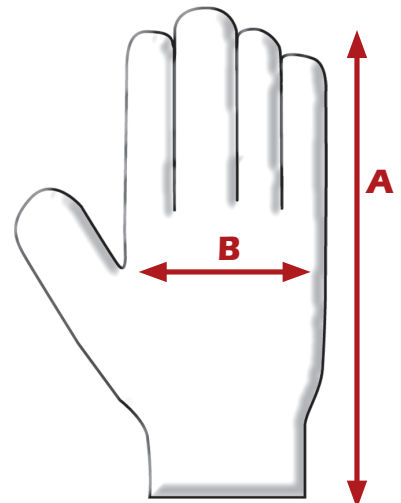

This document is the property of PIP and the information contained herein is proprietary to PIP.